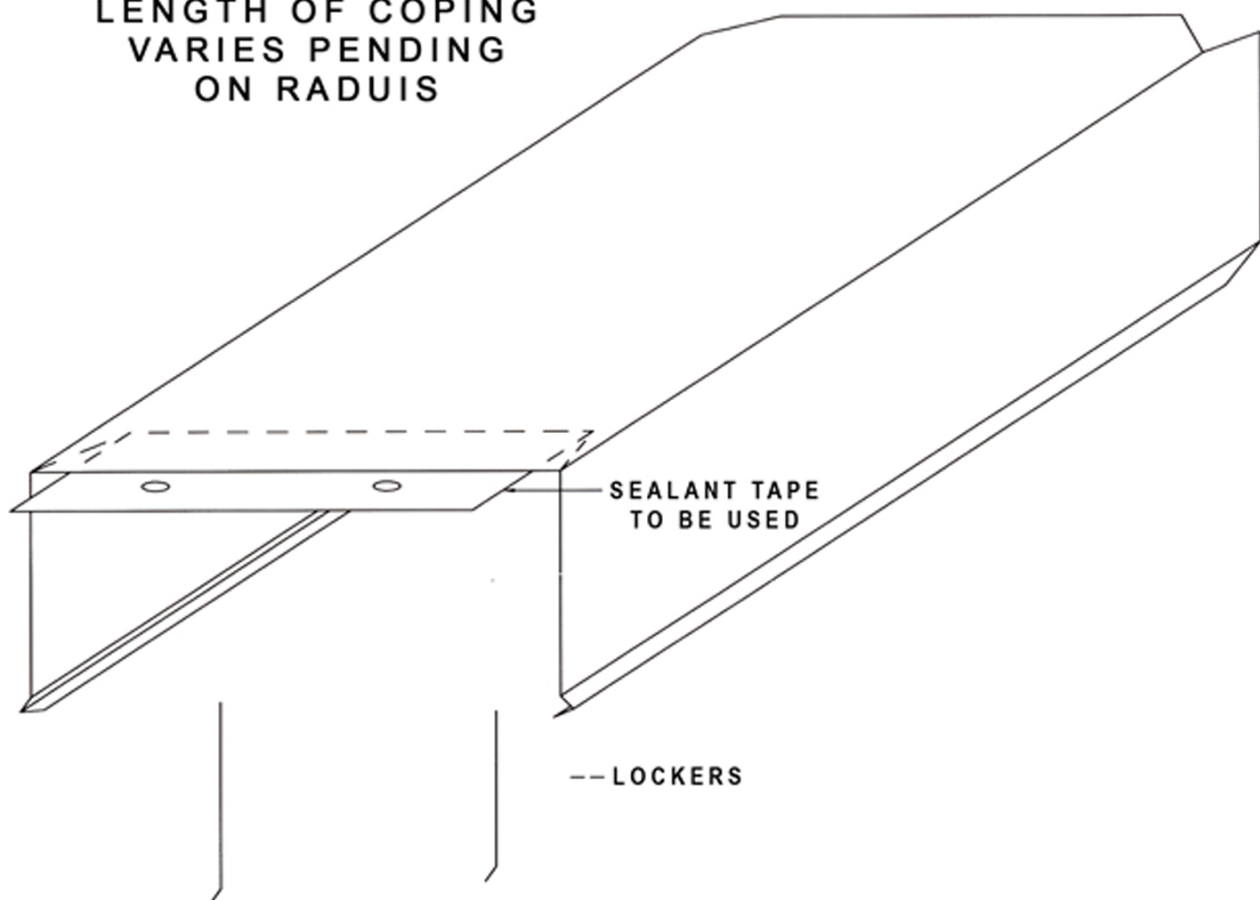

ASP

INC.

"The Go To Guys For Metal"

CONSTRUCTION DETAILS

NOTE:
LENGTH OF COPING
VARIES PENDING
ON RADUIS

**COPING-CAP FOR
RADIUS PARAPET WALL**

ASP
INC.
"The Go To Guys For Metal"

Architectural Sheetmetal Products, Inc.
1329 Amsterdam Road . Route Five
Scotia, New York 12302
Toll Free: 888.901.6144 Web: aspincorp.com