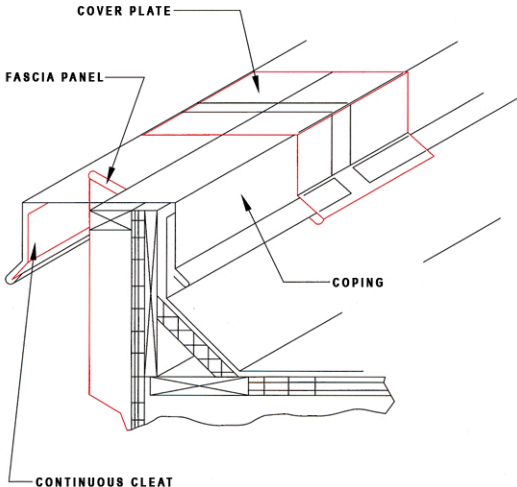

## CONSTRUCTION DETAILS

COPING

Architectural Sheetmetal Products, Inc.  
1329 Amsterdam Road - Route Five  
Scotia, New York 12302  
Toll Free: 888.901.6144 Web: [aspincorp.com](http://aspincorp.com)