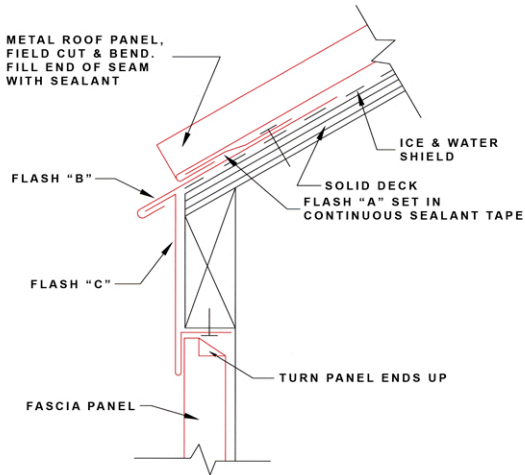

## CONSTRUCTION DETAILS

DRIP EDGE-A

Architectural Sheetmetal Products, Inc.  
1329 Amsterdam Road . Route Five  
Scotia, New York 12302  
Toll Free: 888.901.6144 Web: aspincorp.com