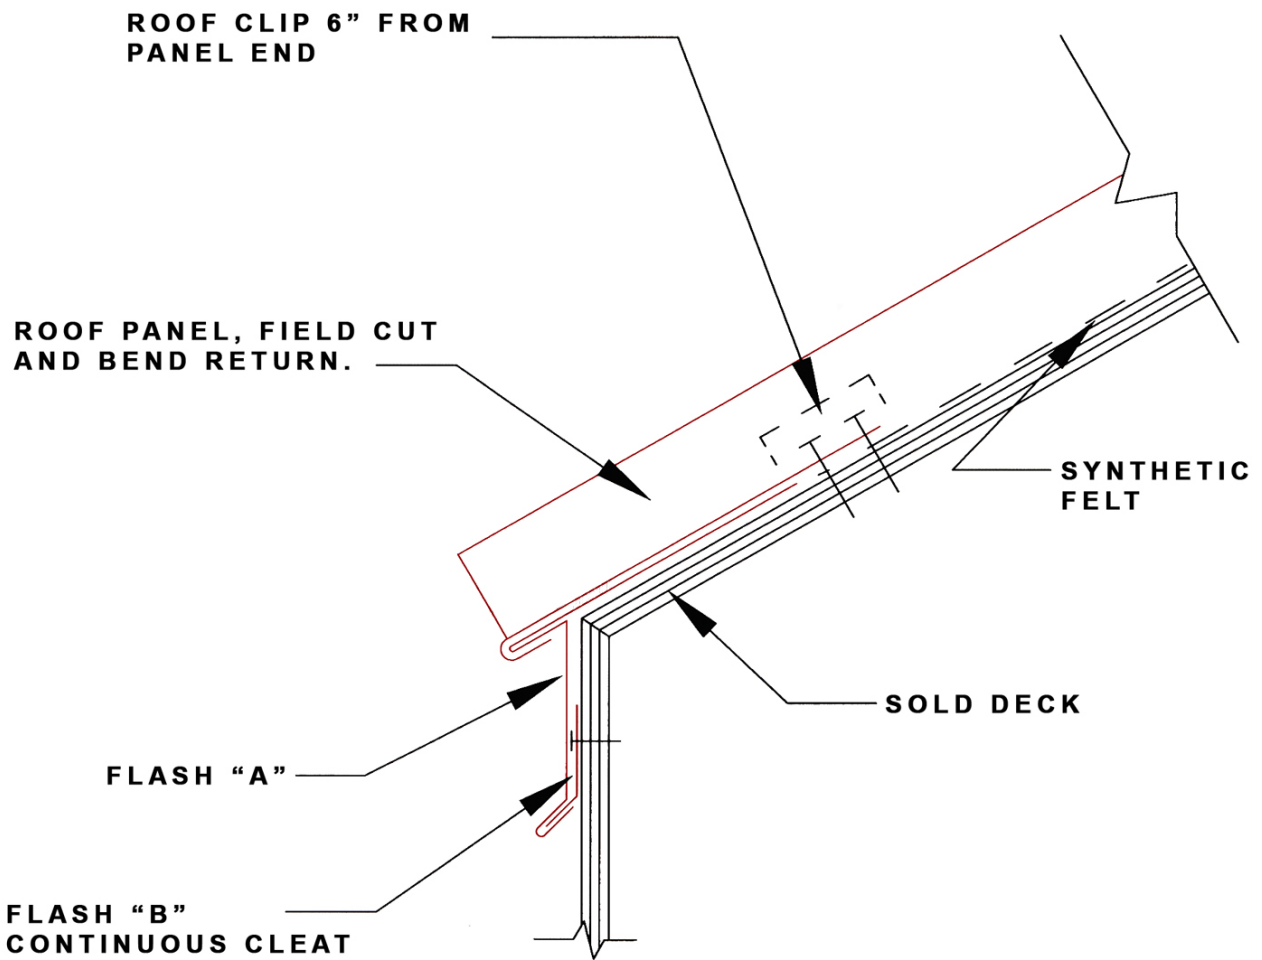

# CONSTRUCTION DETAILS

DRIP EDGE-B

Architectural Sheetmetal Products, Inc.  
1329 Amsterdam Road . Route Five  
Scotia, New York 12302

Toll Free: 888.901.6144 Web: [aspincorp.com](http://aspincorp.com)

"The Go To Guys For Metal"