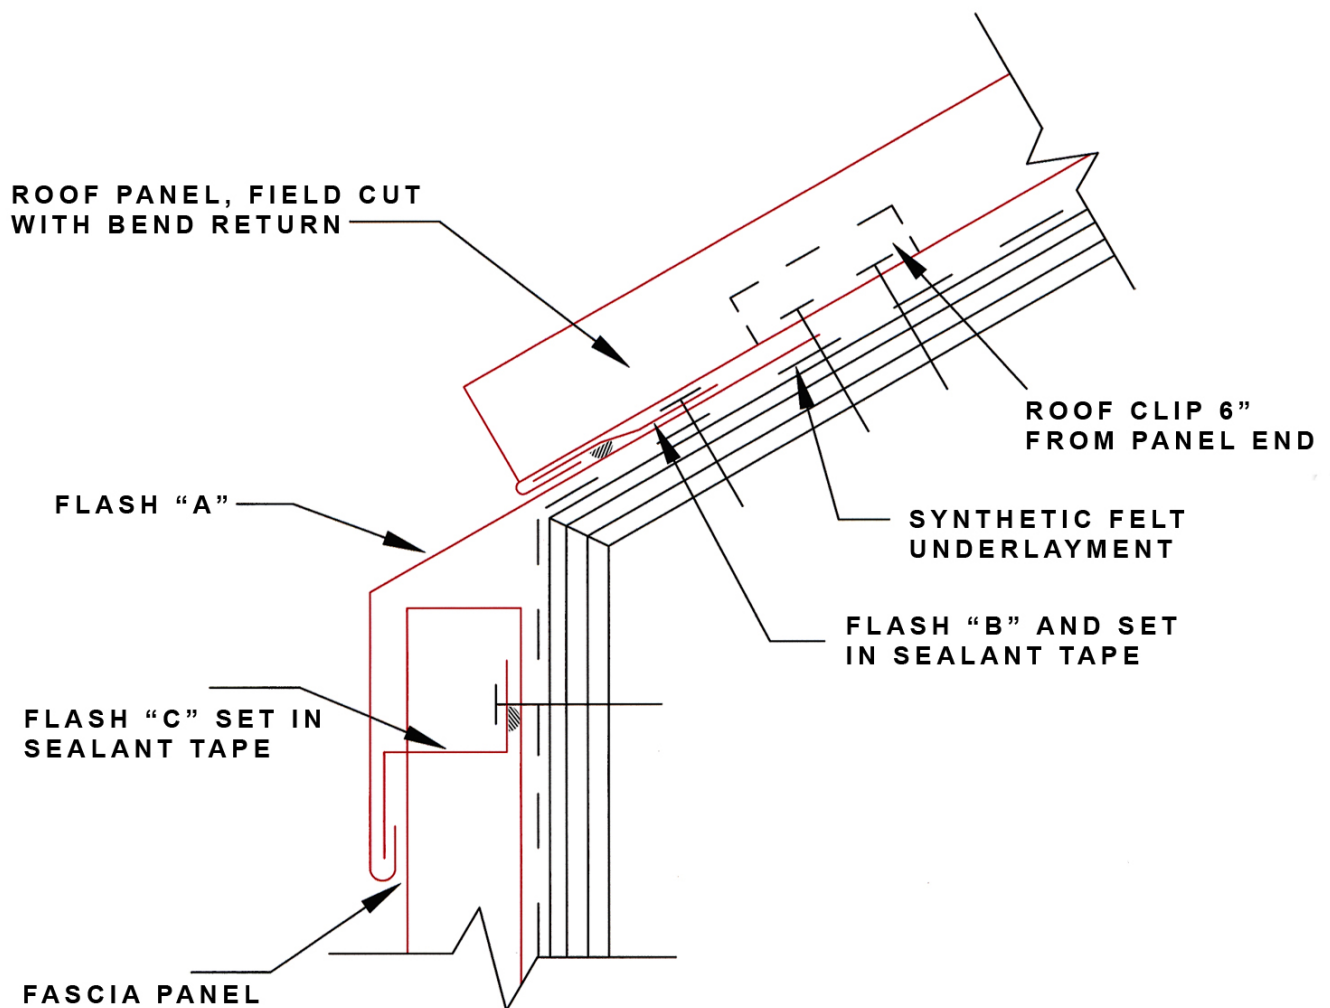

# CONSTRUCTION DETAILS

DRIP EDGE-C

Architectural Sheetmetal Products, Inc.  
1329 Amsterdam Road . Route Five  
Scotia, New York 12302  
Toll Free: 888.901.6144 Web: [aspincorp.com](http://aspincorp.com)