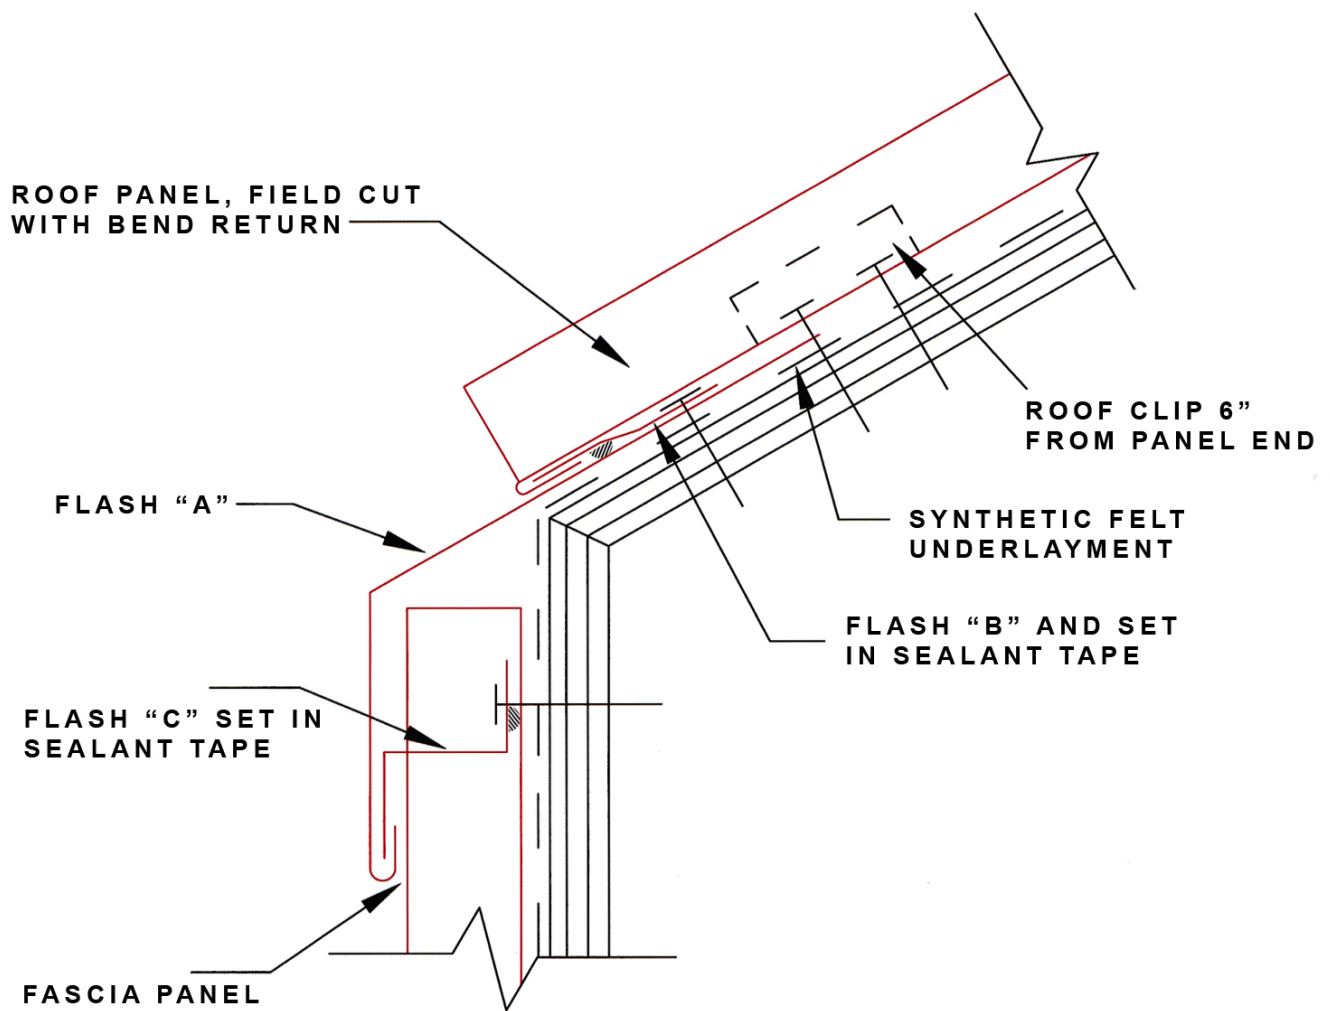

CONSTRUCTION DETAILS

DRIP EDGE-C

Architectural Sheetmetal Products, Inc.
1329 Amsterdam Road . Route Five
Scotia, New York 12302
Toll Free: 888.901.6144 Web: aspincorp.com