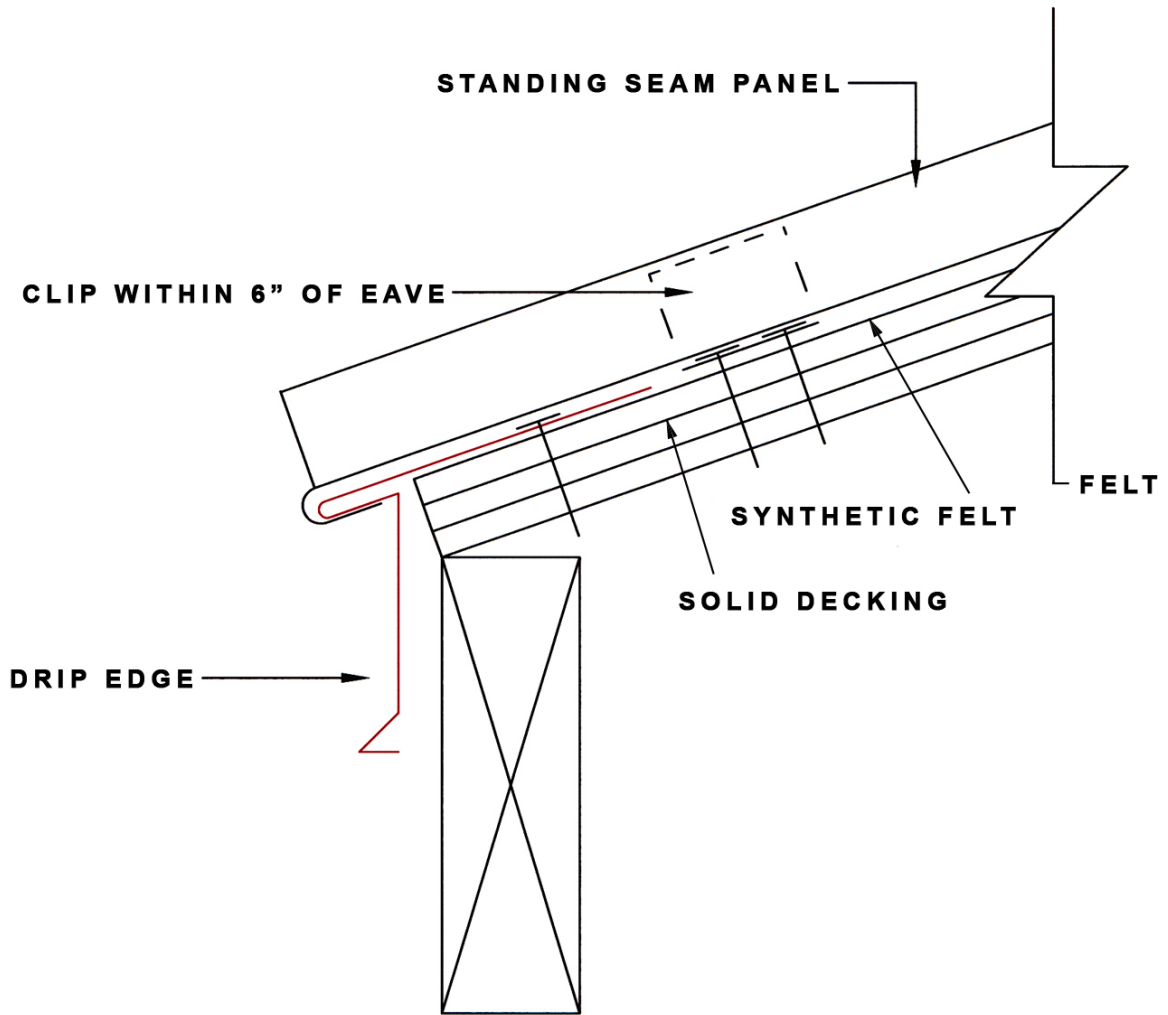

"The Go To Guys For Metal"

CONSTRUCTION DETAILS

EAVE DRIP EDGE

Architectural Sheetmetal Products, Inc.
1329 Amsterdam Road . Route Five
Scotia, New York 12302
Toll Free: 888.901.6144 Web: aspincorp.com

"The Go To Guys For Metal"