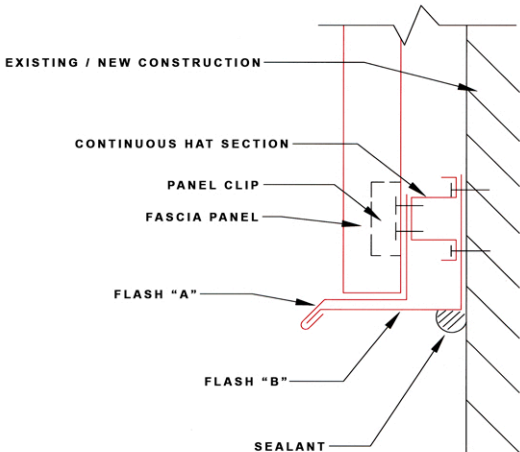

CONSTRUCTION DETAILS

FASCIA-A

Architectural Sheetmetal Products, Inc.
1329 Amsterdam Road · Route Five
Scotia, New York 12302
Toll Free: 888.901.6144 Web: aspincorp.com