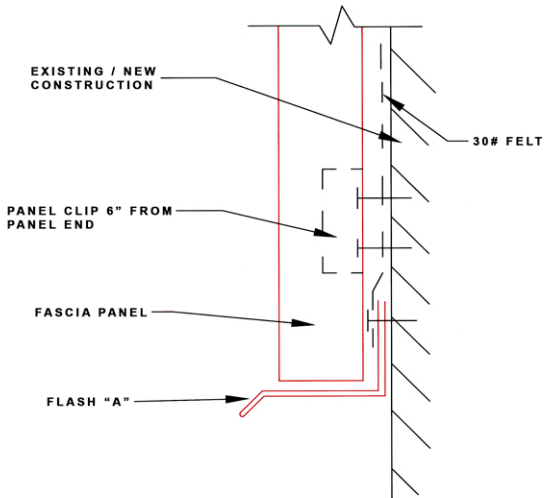

## CONSTRUCTION DETAILS

FASCIA-C

Architectural Sheetmetal Products, Inc.  
1329 Amsterdam Road - Route Five  
Scotia, New York 12302  
Toll Free: 888.901.6144 Web: [aspincorp.com](http://aspincorp.com)