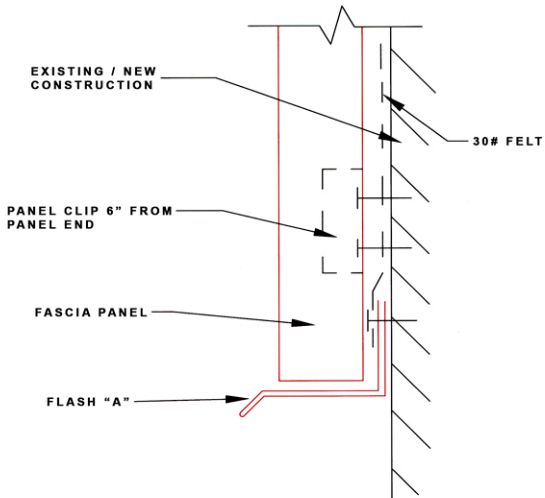

CONSTRUCTION DETAILS

FASCIA-C

Architectural Sheetmetal Products, Inc.
1329 Amsterdam Road - Route Five
Scotia, New York 12302
Toll Free: 888.901.6144 Web: aspincorp.com