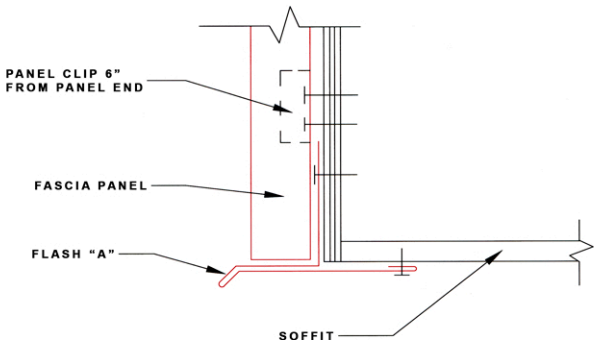

CONSTRUCTION DETAILS

FASCIA / SOFFIT-B

Architectural Sheetmetal Products, Inc.
1329 Amsterdam Road · Route Five
Scotia, New York 12302
Toll Free: 888.901.6144 Web: aspincorp.com