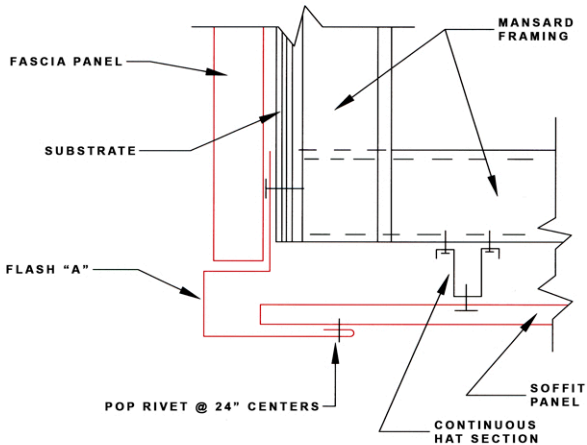

CONSTRUCTION DETAILS

FASCIA / SOFFIT

Architectural Sheetmetal Products, Inc.
1329 Amsterdam Road . Route Five
Scotia, New York 12302
Toll Free: 888.901.6144 Web: aspincorp.com