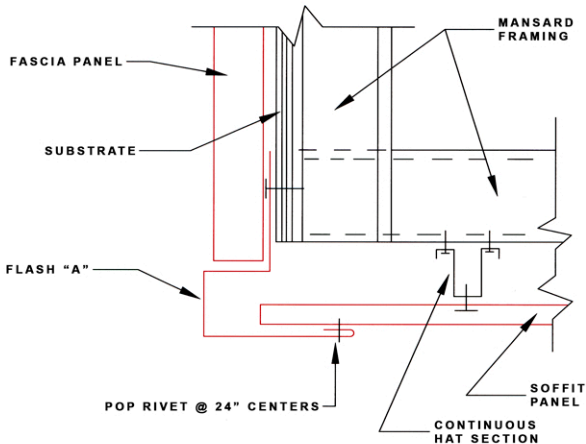

"The Go To Guys For Metal"

CONSTRUCTION DETAILS

FASCIA / SOFFIT

Architectural Sheetmetal Products, Inc.
1329 Amsterdam Road . Route Five
Scotia, New York 12302
Toll Free: 888.901.6144 Web: aspincorp.com