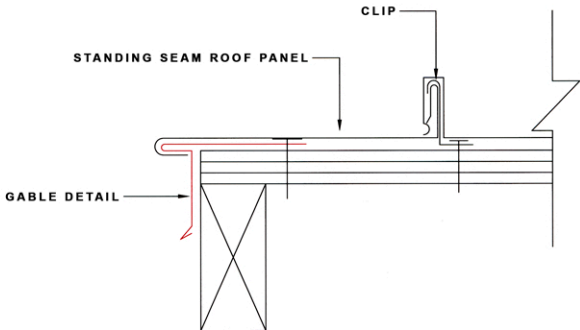

## CONSTRUCTION DETAILS

**GABLE DRIP EDGE**

**Architectural Sheetmetal Products, Inc.**  
1329 Amsterdam Road · Route Five  
Scotia, New York 12302  
Toll Free: 888.901.6144 Web: [aspincorp.com](http://aspincorp.com)