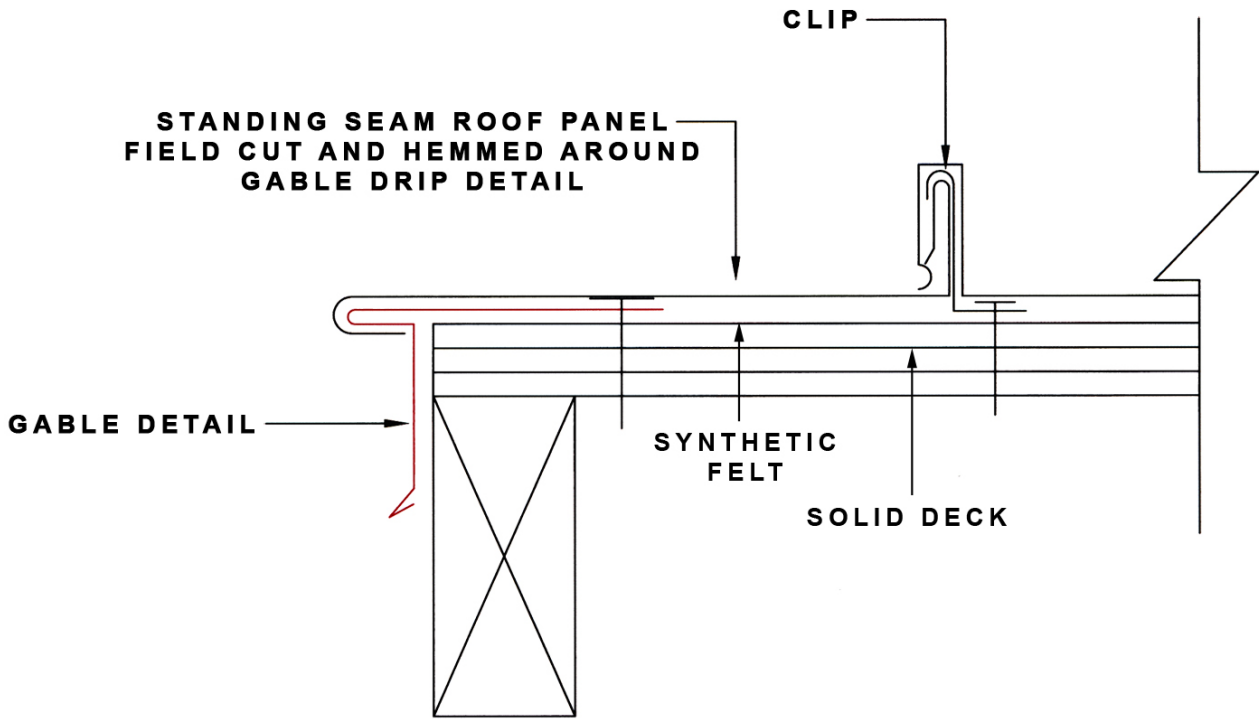

"The Go To Guys For Metal"

CONSTRUCTION DETAILS

GABLE DRIP EDGE

Architectural Sheetmetal Products, Inc.
1329 Amsterdam Road . Route Five
Scotia, New York 12302
Toll Free: 888.901.6144 Web: aspincorp.com

"The Go To Guys For Metal"