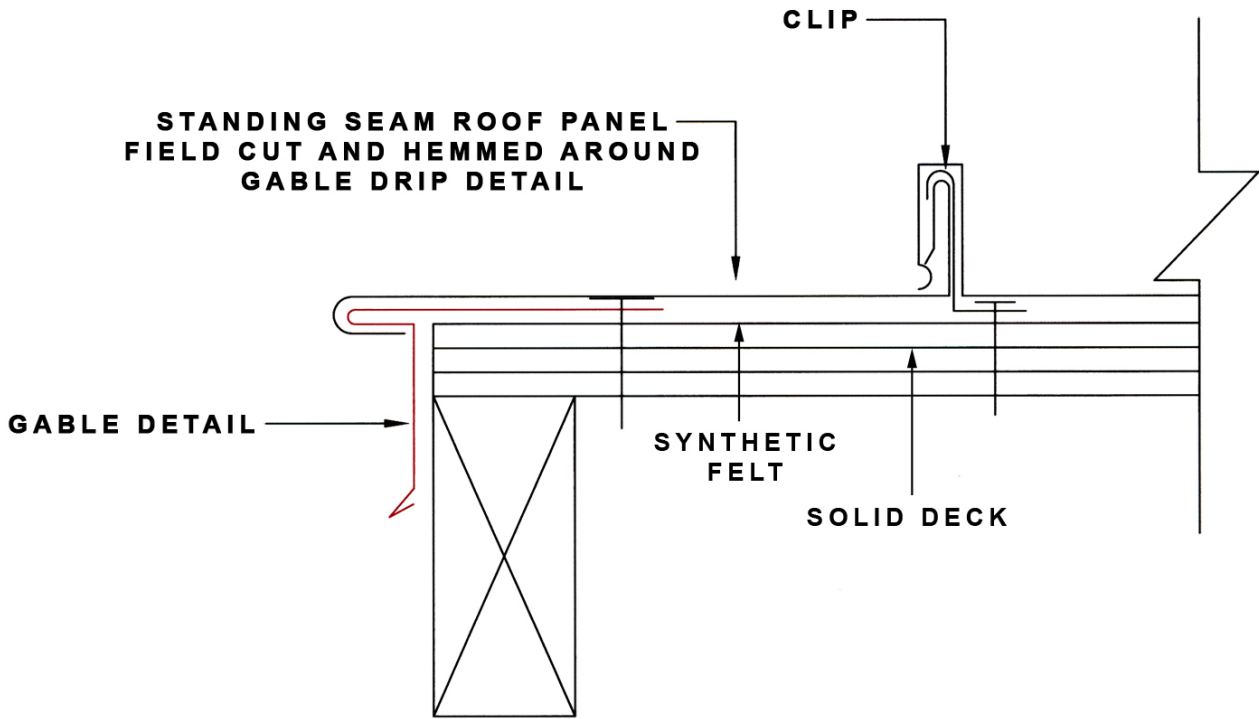

"The Go To Guys For Metal"

CONSTRUCTION DETAILS

GABLE DRIP EDGE

Architectural Sheetmetal Products, Inc.
1329 Amsterdam Road . Route Five
Scotia, New York 12302

Toll Free: 888.901.6144 Web: aspincorp.com

"The Go To Guys For Metal"