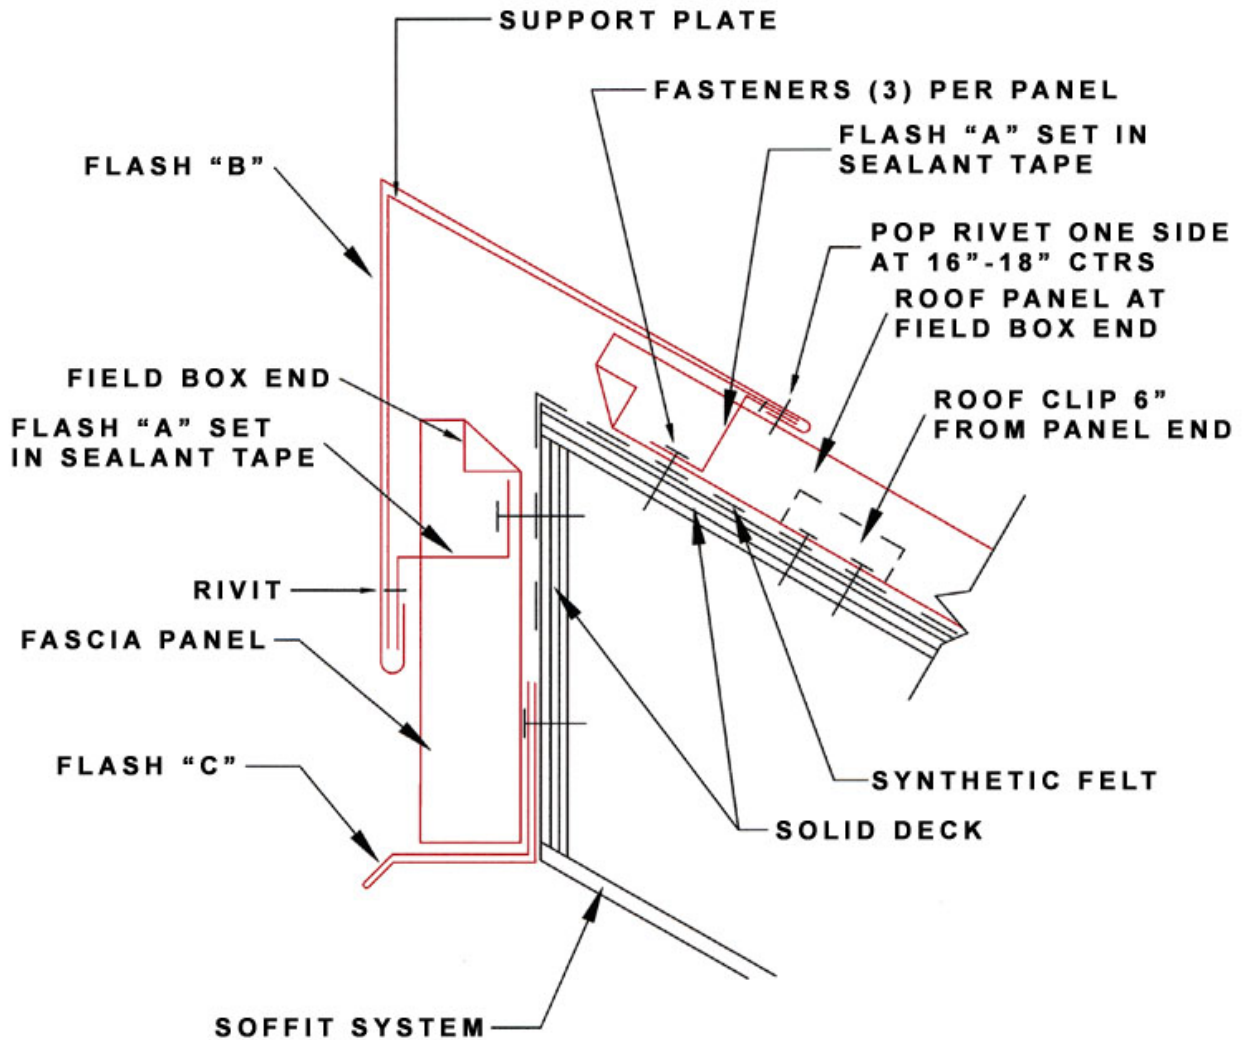

# CONSTRUCTION DETAILS

PEAK-A

Architectural Sheetmetal Products, Inc.  
1329 Amsterdam Road . Route Five  
Scotia, New York 12302  
Toll Free: 888.901.6144 Web: [aspincorp.com](http://aspincorp.com)