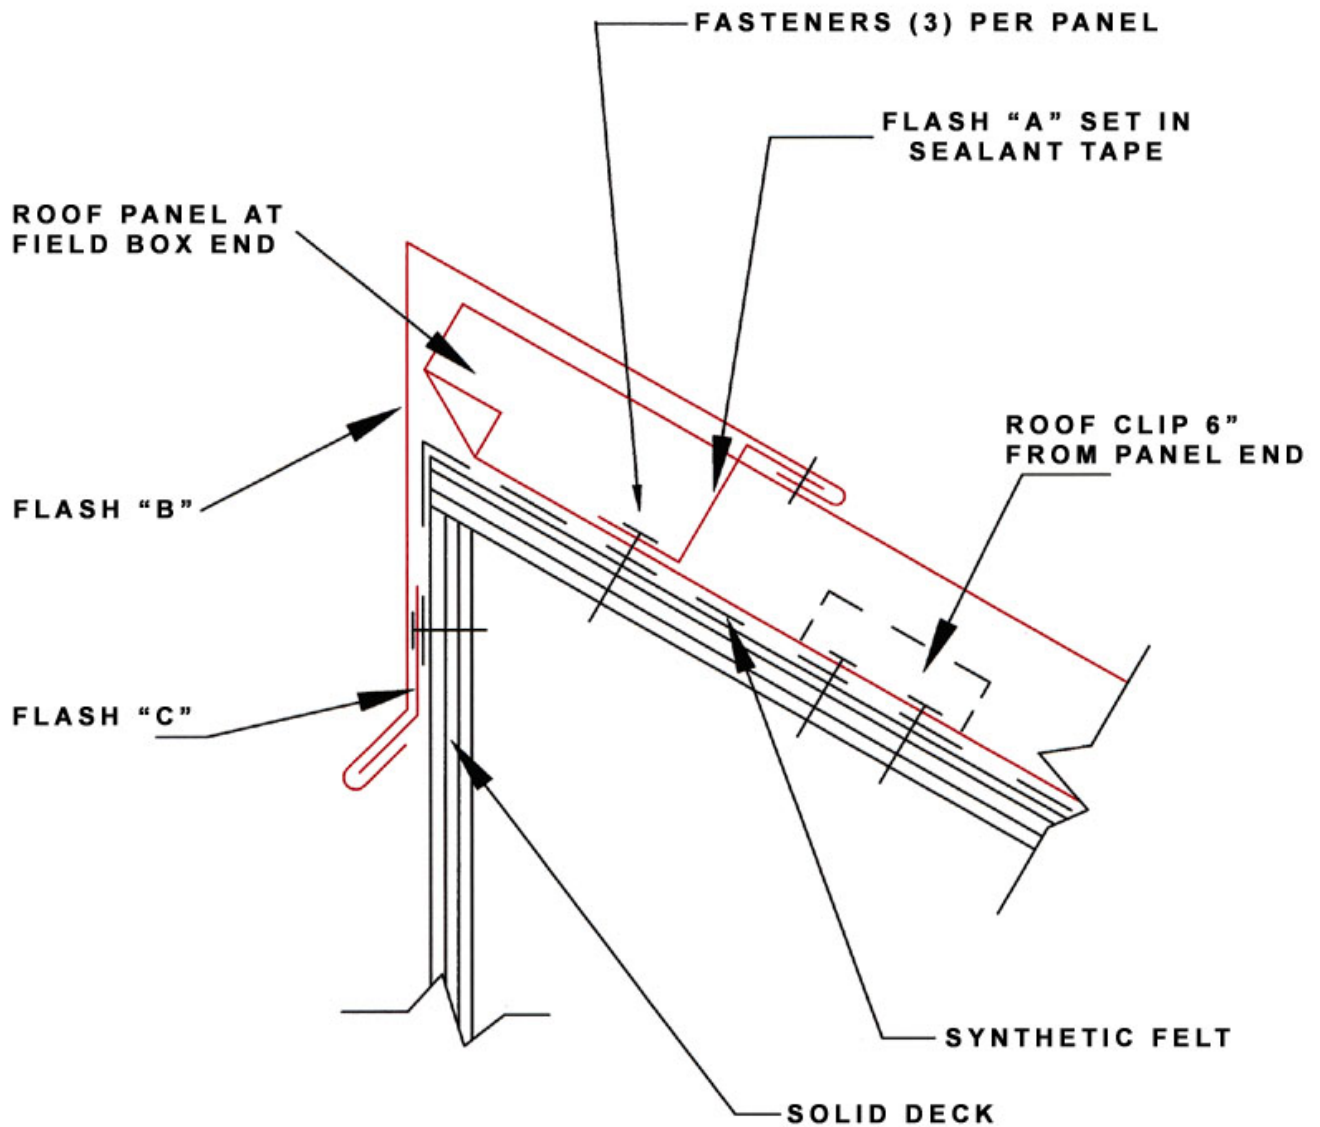

CONSTRUCTION DETAILS

PEAK-B

Architectural Sheetmetal Products, Inc.
1329 Amsterdam Road . Route Five
Scotia, New York 12302
Toll Free: 888.901.6144 Web: aspincorp.com