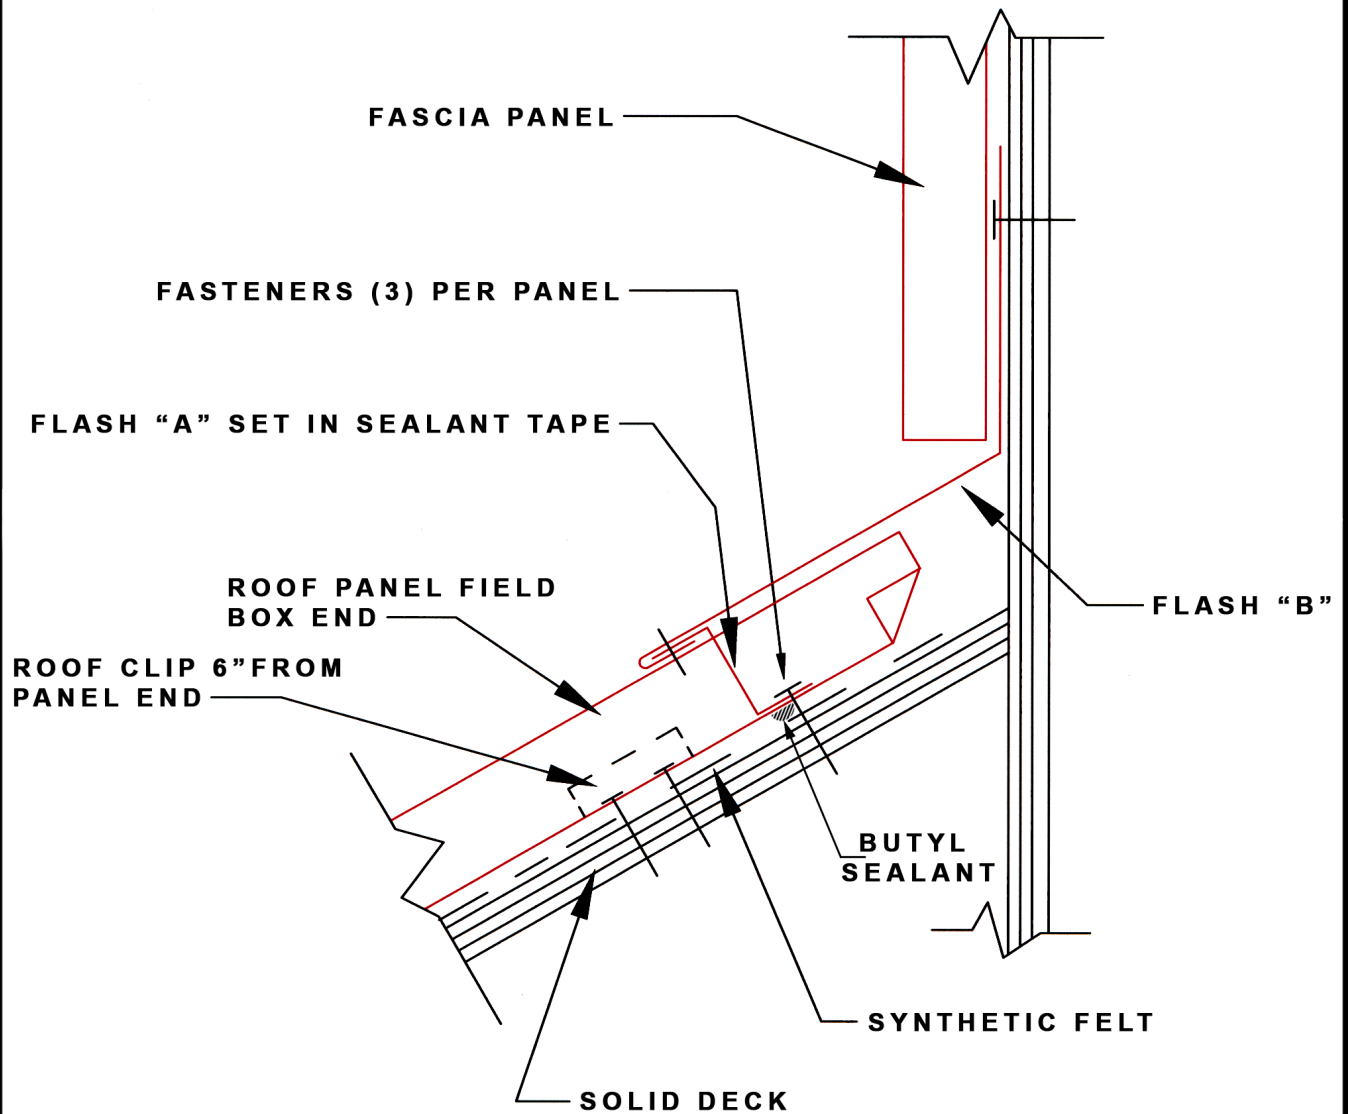

# CONSTRUCTION DETAILS

**PITCH BREAK-A**

Architectural Sheetmetal Products, Inc.  
1329 Amsterdam Road . Route Five  
Scotia, New York 12302  
Toll Free: 888.901.6144 Web: [aspincorp.com](http://aspincorp.com)