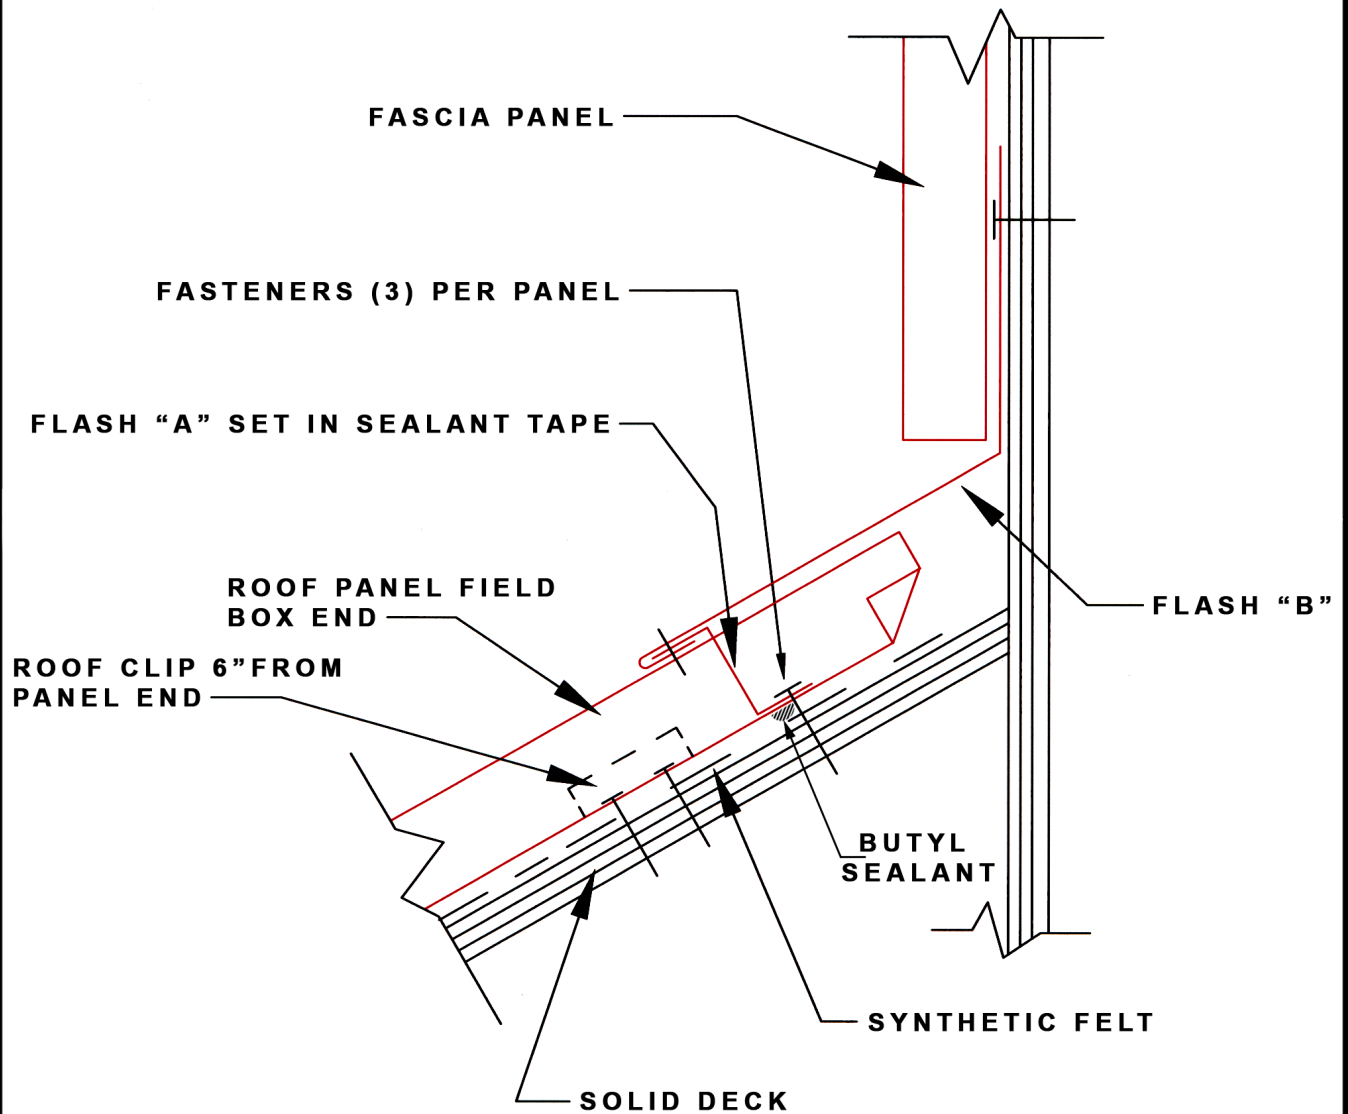

CONSTRUCTION DETAILS

PITCH BREAK-A

Architectural Sheetmetal Products, Inc.
1329 Amsterdam Road . Route Five
Scotia, New York 12302
Toll Free: 888.901.6144 Web: aspincorp.com