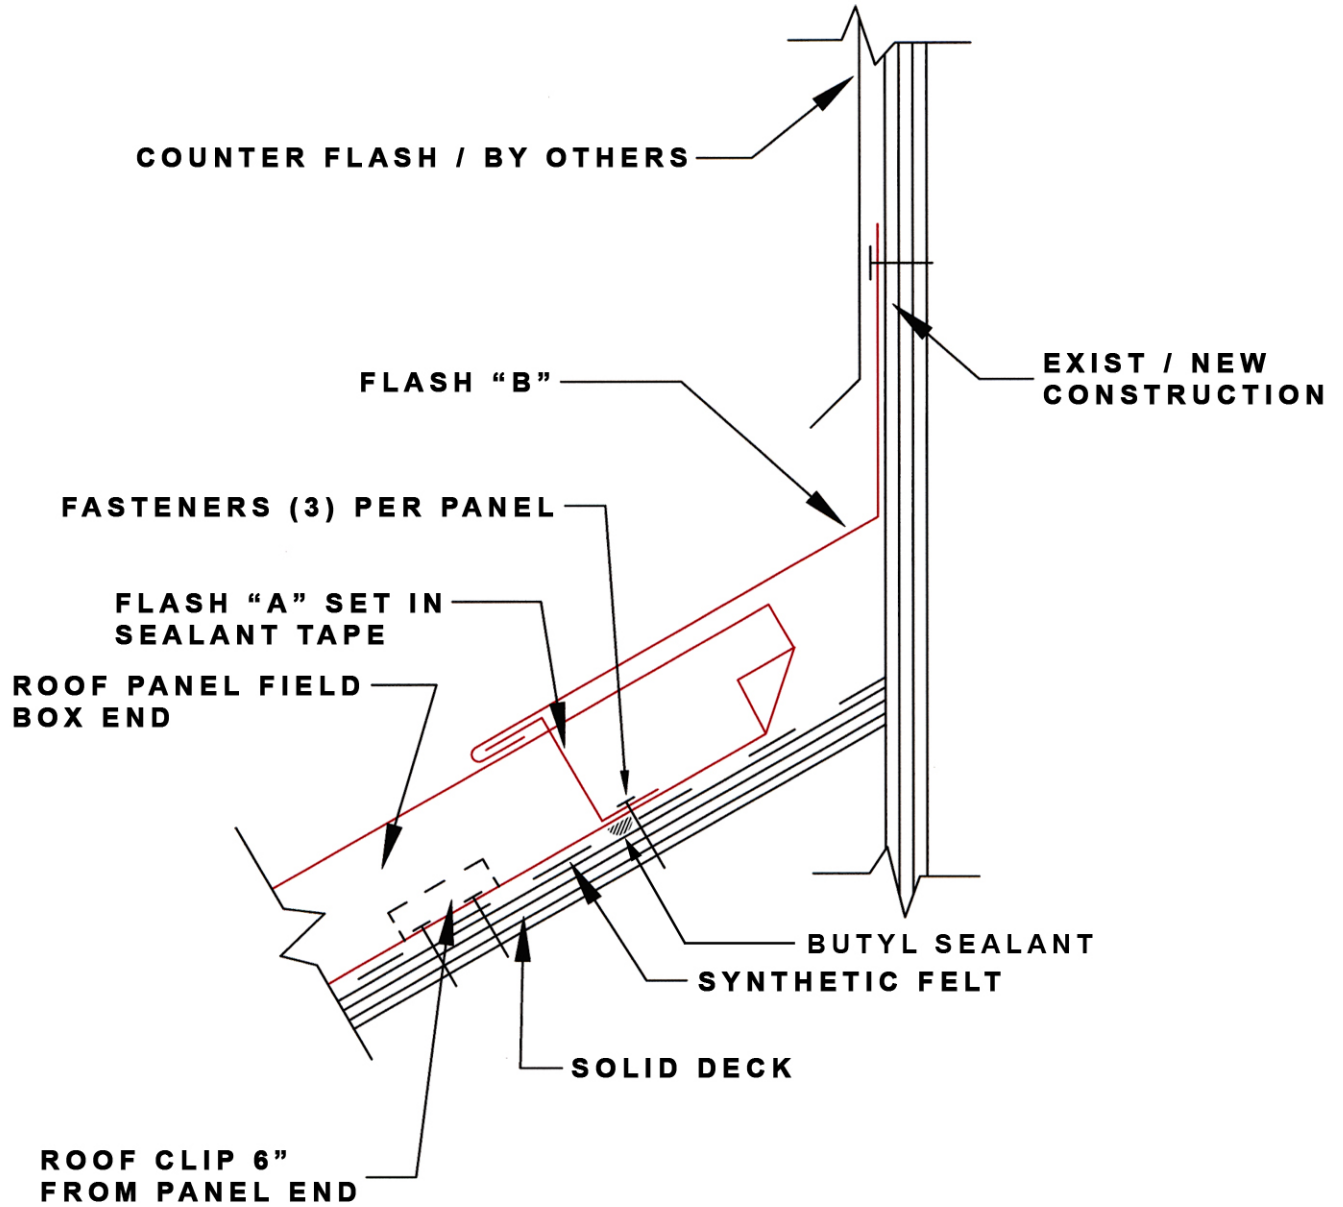

"The Go To Guys For Metal"

CONSTRUCTION DETAILS

PITCH BREAK-B

Architectural Sheetmetal Products, Inc.
 1329 Amsterdam Road . Route Five
 Scotia, New York 12302
 Toll Free: 888.901.6144 Web: aspincorp.com