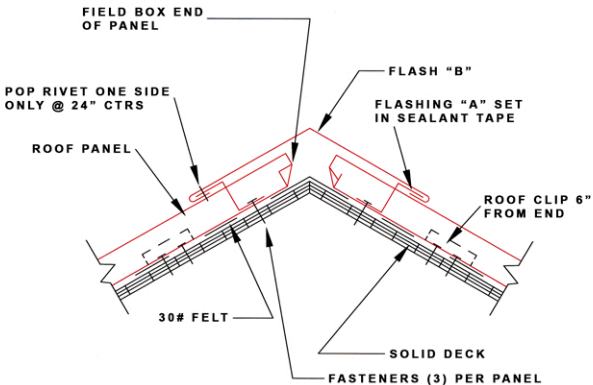

CONSTRUCTION DETAILS

RIDGE CAP-A

Architectural Sheetmetal Products, Inc.
1329 Amsterdam Road · Route Five
Scotia, New York 12302
Toll Free: 888.901.6144 Web: aspincorp.com