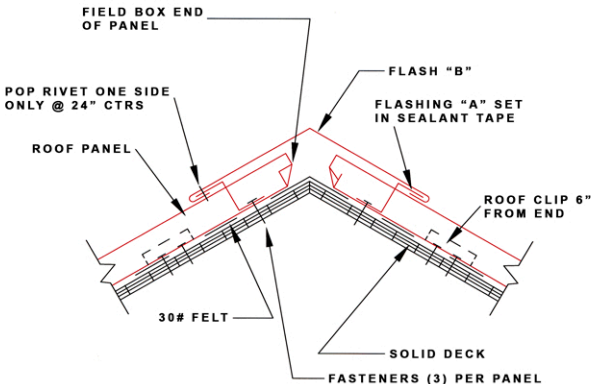

CONSTRUCTION DETAILS

RIDGE CAP-A

Architectural Sheetmetal Products, Inc.
1329 Amsterdam Road · Route Five
Scotia, New York 12302
Toll Free: 888.901.6144 Web: aspincorp.com