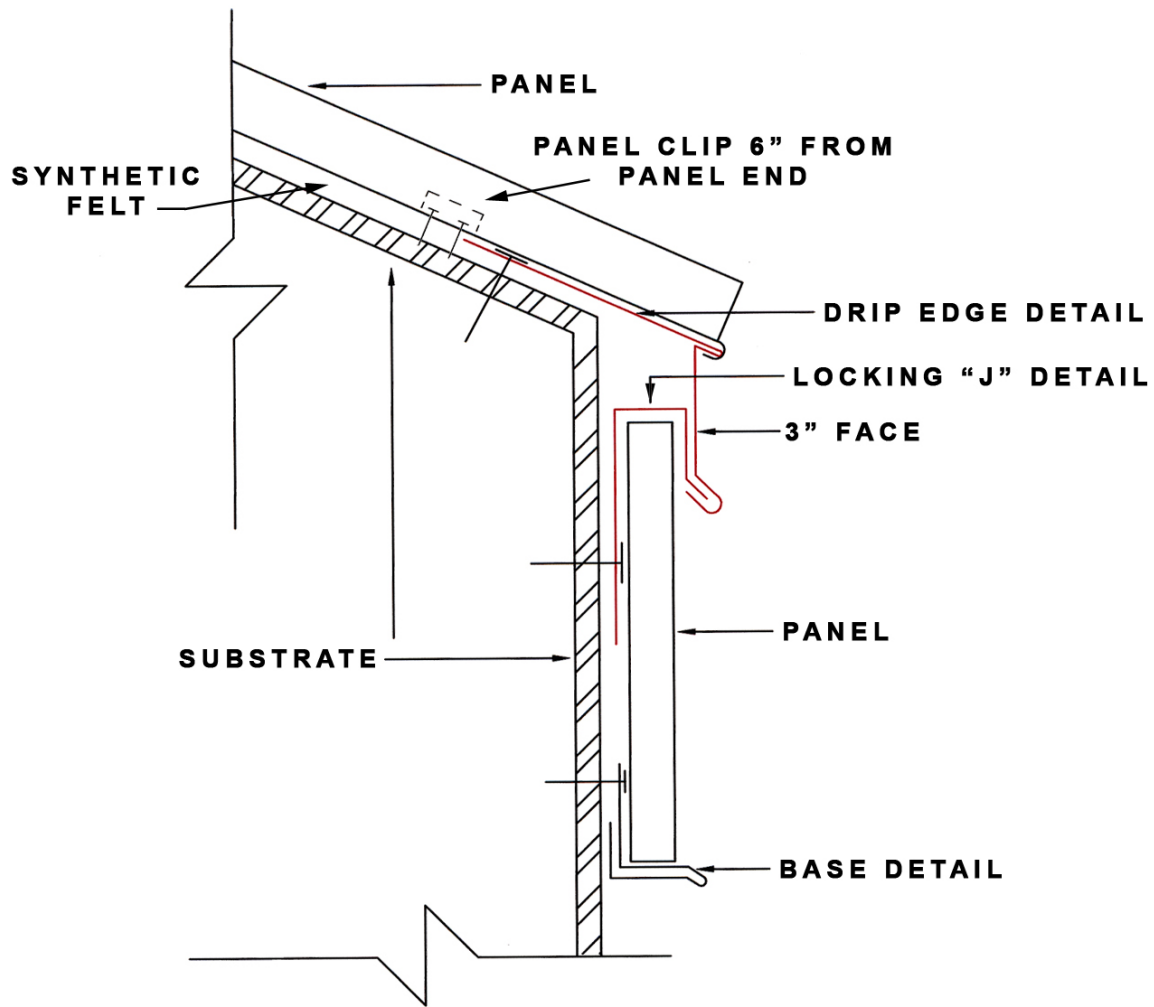

"The Go To Guys For Metal"

CONSTRUCTION DETAILS

**ROOF PANEL TO
WALL PANEL**

Architectural Sheetmetal Products, Inc.
1329 Amsterdam Road . Route Five
Scotia, New York 12302
Toll Free: 888.901.6144 Web: aspincorp.com