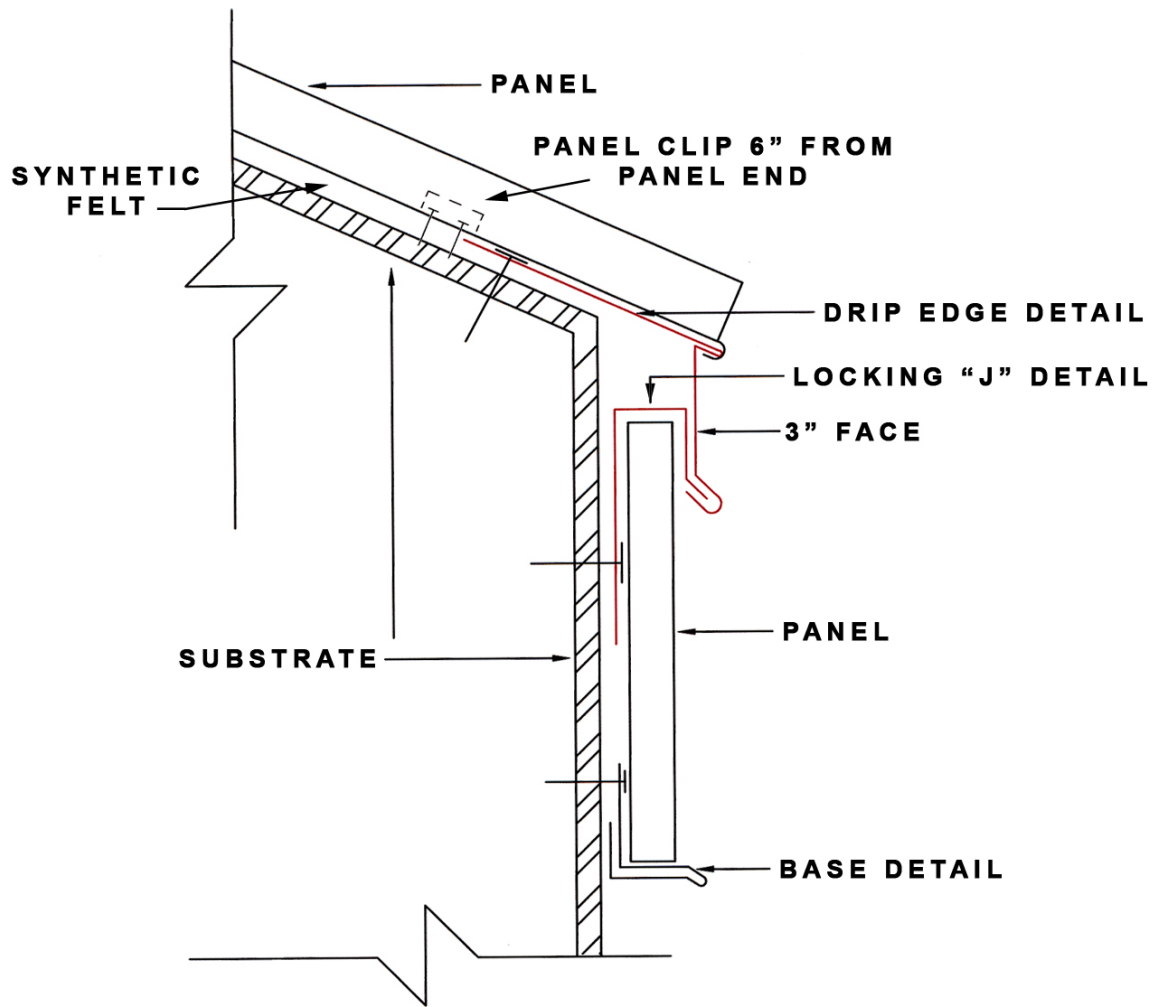

# CONSTRUCTION DETAILS

**ROOF PANEL TO  
WALL PANEL**

**Architectural Sheetmetal Products, Inc.**  
1329 Amsterdam Road . Route Five  
Scotia, New York 12302  
Toll Free: 888.901.6144 Web: [aspincorp.com](http://aspincorp.com)