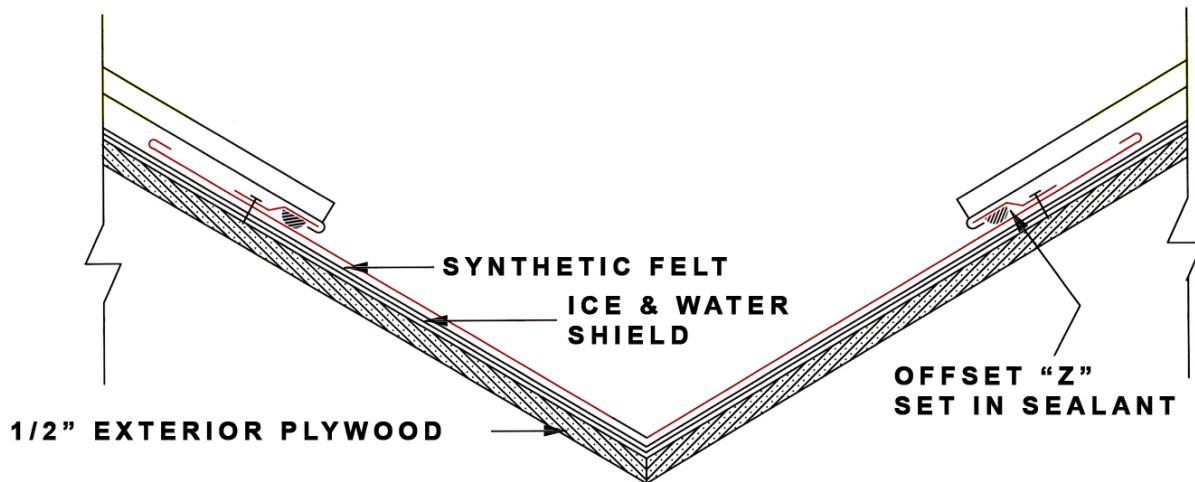

"The Go To Guys For Metal"

CONSTRUCTION DETAILS

VALLEY-A

Architectural Sheetmetal Products, Inc.
1329 Amsterdam Road . Route Five
Scotia, New York 12302

Toll Free: 888.901.6144 Web: aspincorp.com

"The Go To Guys For Metal"