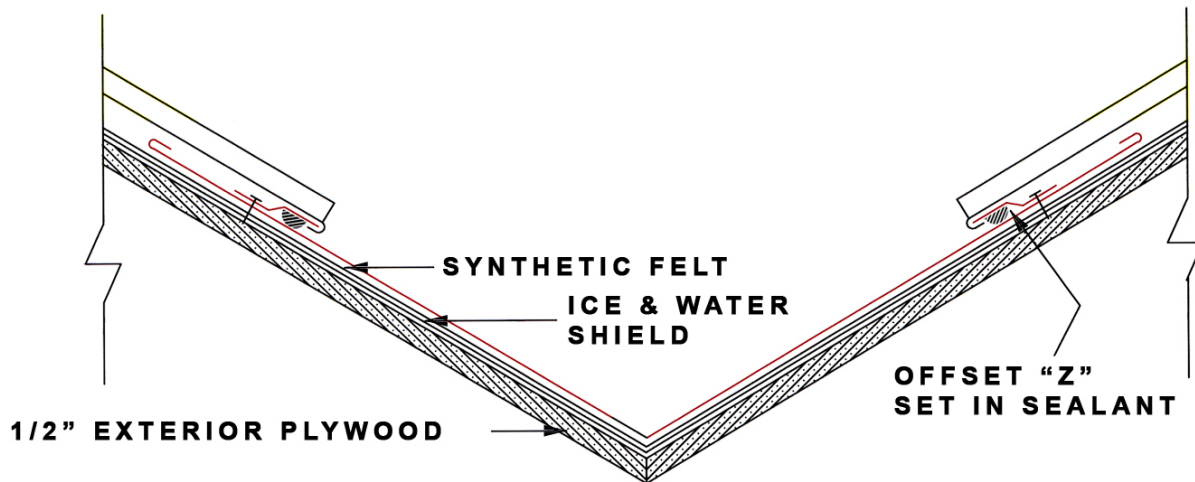

# CONSTRUCTION DETAILS

VALLEY-A

Architectural Sheetmetal Products, Inc.  
1329 Amsterdam Road . Route Five  
Scotia, New York 12302

Toll Free: 888.901.6144 Web: [aspincorp.com](http://aspincorp.com)

"The Go To Guys For Metal"