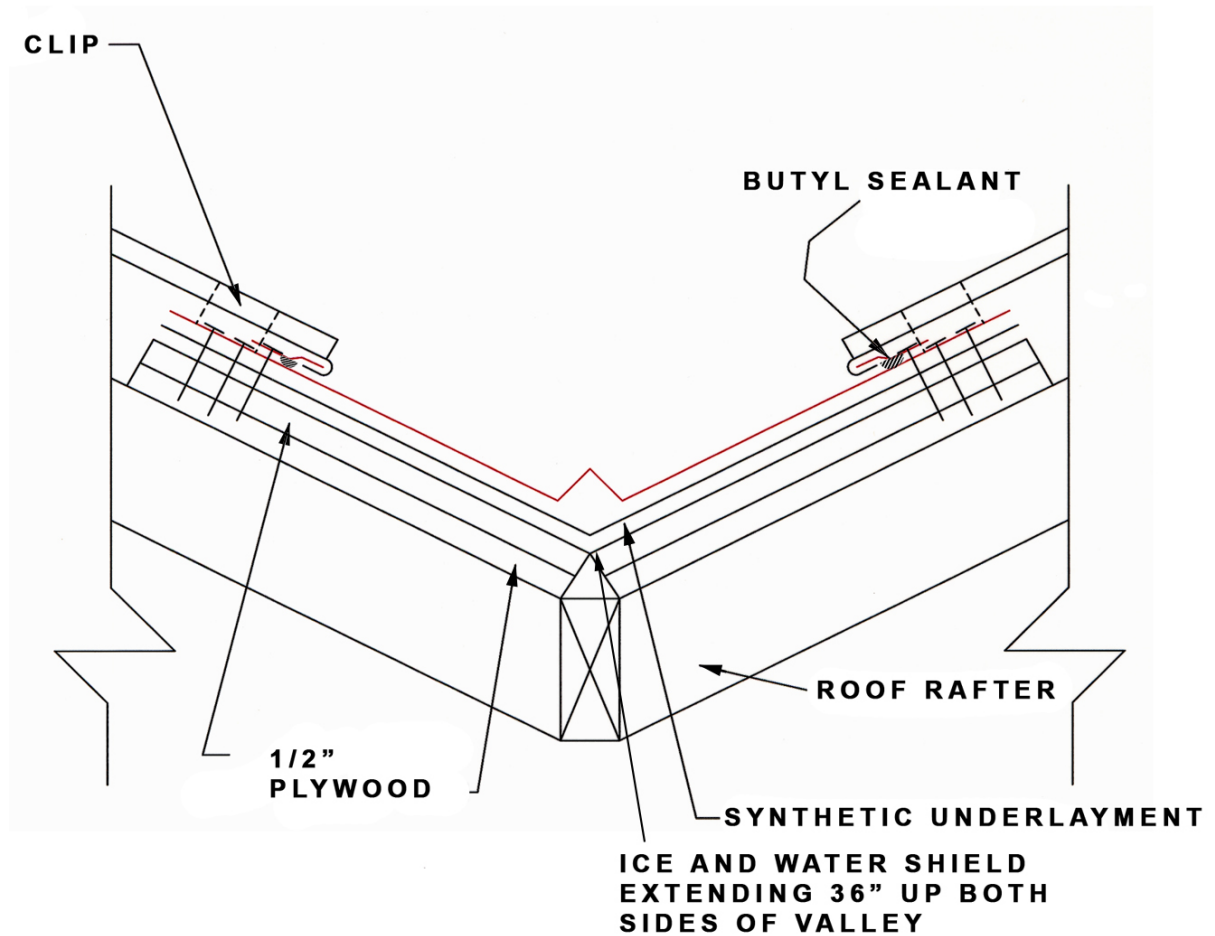

"The Go To Guys For Metal"

CONSTRUCTION DETAILS

VALLEY-B

Architectural Sheetmetal Products, Inc.
1329 Amsterdam Road . Route Five
Scotia, New York 12302

Toll Free: 888.901.6144 Web: aspincorp.com

"The Go To Guys For Metal"